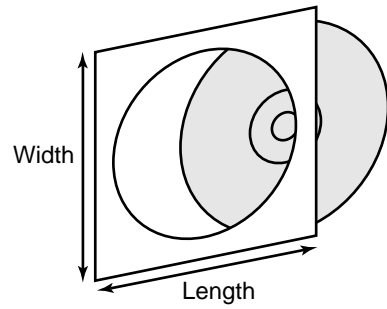

CD-2

P-01014,
P-01028,
P-01265,
Die# I-085 & 0322
P-01054,

P-01023,
P-01313,
Die# I-425-JF

P-01034

P-01942

P-01148

Die#
0174,
I-182

P-01085

Product Type: CD Sleeves

Die #   Length x Width x Depth   Description

Die #	Length x Width x Depth	Description
P-01014	5-1/8 x 5	Single CD sleeve; 0183, B-014-JF, B-299
P-01028	4-15/16 x 4-7/8	Single CD sleeve- tight fit; 0382, B-306
P-01265	5-1/16 x 5-1/8	Single CD Sleeve; I-079
I-085	4-15/16 x 4-7/8	CD Sleeve - tight fit - same as 0322
P-01054	5-1/8 x 5-1/8	Single CD envelope; B-323-JF
P-01034	5-1/8 x 5	Single CD envelope with window; 0213, B-115, B-308
P-01023	5-3/16 x 5-1/16 x 1/16	Single CD holder with halfmoon pocket; 0155, I-340-JF, B-103, B-304
P-01313	4-7/8 x 4-13/16 x 1/8	Single CD holder with halfmoon pocket; 0428, I-067
I-425-JF	5-1/8 x 5 x 1/8	Single CD holder with halfmoon pocket
P-01942	5-1/2 x 5-1/16 x 3/16	Single CD holder with halfmoon pocket; 0287, B-752-JF
P-01148	5 x 5	Single CD mailer with tuck flap; I-218, 0185, B-020-JF, B-748
0174	5-1/8 x 5-1/8	Single CD mailer with tuck flap; 0174, I-182
P-01085	5-7/8 x 5-7/8 x 1/8	Single CD zip strip with thumb notch; 0388