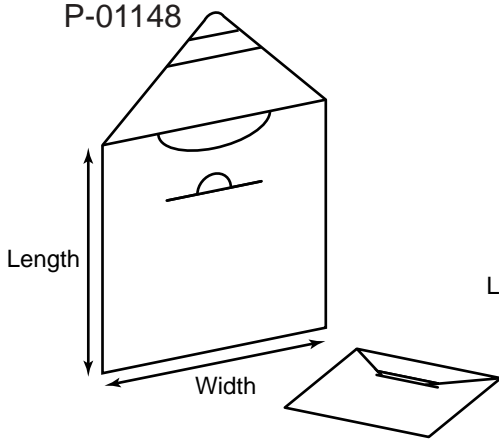

P-01148

Die#
0174,
I-182