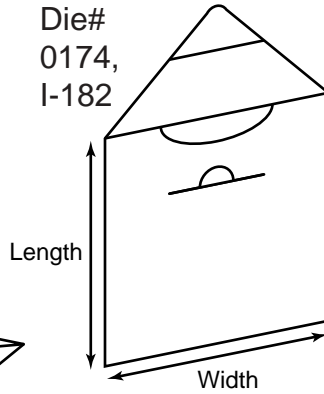

CD-2

P-01014,
P-01028,
P-01265,
Die# I-085 & 0322
P-01054,

P-01023,
P-01313,
Die# I-425-JF

P-01034

P-01942

P-01148

Die#
0174,
I-182

P-01085

Product Type: CD Sleeves

Die #   Length x Width x Depth   Description

Die #	Length x Width x Depth	Description
P-01014	5-1/8 x 5	Single CD sleeve; 0183, B-014-JF, B-299
P-01028	4-15/16 x 4-7/8	Single CD sleeve- tight fit; 0382, B-306
P-01265	5-1/16 x 5-1/8	Single CD Sleeve; I-079
I-085	4-15/16 x 4-7/8	CD Sleeve - tight fit - same as 0322
P-01054	5-1/8 x 5-1/8	Single CD envelope; B-323-JF
P-01034	5-1/8 x 5	Single CD envelope with window; 0213, B-115, B-308
P-01023	5-3/16 x 5-1/16 x 1/16	Single CD holder with halfmoon pocket; 0155, I-340-JF, B-103, B-304
P-01313	4-7/8 x 4-13/16 x 1/8	Single CD holder with halfmoon pocket; 0428, I-067
I-425-JF	5-1/8 x 5 x 1/8	Single CD holder with halfmoon pocket
P-01942	5-1/2 x 5-1/16 x 3/16	Single CD holder with halfmoon pocket; 0287, B-752-JF
P-01148	5 x 5	Single CD mailer with tuck flap; I-218, 0185, B-020-JF, B-748
0174	5-1/8 x 5-1/8	Single CD mailer with tuck flap; 0174, I-182
P-01085	5-7/8 x 5-7/8 x 1/8	Single CD zip strip with thumb notch; 0388