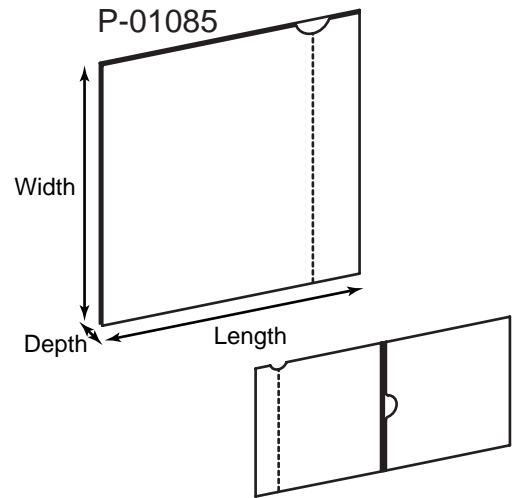

CD/DVD ROM • SOFTWARE • DISKETTE

Product Type: **Load'nLoc** CD Sleeves

Die # Length x Width x Depth Description

Die #	Length x Width x Depth	Description
<b>P-01146</b>	4-15/16 x 5	Load'nLoc sleeve; 0201--use insert 0200, I-245
<b>P-01145</b>	4-13/16 x 4-11/16	Load'nLoc insert; I-245, 0200 --use sleeve 0201
<b>P-01143</b>	4-15/16 x 5	Load'nLoc CD pack with 3-3/16" diameter window; B-127
<b>P-01143</b>	5 x 4-15/16	Load'nLoc, with 3-3/16" diameter window; B-127, 0272 --use sleeve 0271
<b>P-01144</b>	4-15/16 x 5	Load'nLoc sleeve with 3-3/16" diameter window; 0271 --use insert 0272
<b>I-246</b>	4-3/4 x 5-3/16 x 5-1/16	Auto-lock bottom box holds 20 Load'nLoc CD holders, works with I-321

**Product Type: CD Sleeves**

Die #      Length x Width x Depth      Description

Die #	Length x Width x Depth	Description
<b>P-01014</b>	5-1/8 x 5	Single CD sleeve; 0183, B-014-JF, B-299
<b>P-01028</b>	4-15/16 x 4-7/8	Single CD sleeve- tight fit; 0382, B-306
<b>P-01265</b>	5-1/16 x 5-1/8	Single CD Sleeve; I-079
<b>I-085</b>	4-15/16 x 4-7/8	CD Sleeve - tight fit - same as 0322
<b>P-01054</b>	5-1/8 x 5-1/8	Single CD envelope; B-323-JF
<b>P-01034</b>	5-1/8 x 5	Single CD envelope with window; 0213, B-115, B-308
<b>P-01023</b>	5-3/16 x 5-1/16 x 1/16	Single CD holder with halfmoon pocket; 0155, I-340-JF, B-103, B-304
<b>P-01313</b>	4-7/8 x 4-13/16 x 1/8	Single CD holder with halfmoon pocket; 0428, I-067
<b>I-425-JF</b>	5-1/8 x 5 x 1/8	Single CD holder with halfmoon pocket
<b>P-01942</b>	5-1/2 x 5-1/16 x 3/16	Single CD holder with halfmoon pocket; 0287, B-752-JF
<b>P-01148</b>	5 x 5	Single CD mailer with tuck flap; I-218, 0185, B-020-JF, B-748
<b>0174</b>	5-1/8 x 5-1/8	Single CD mailer with tuck flap; 0174, I-182
<b>P-01085</b>	5-7/8 x 5-7/8 x 1/8	Single CD zip strip with thumb notch; 0388