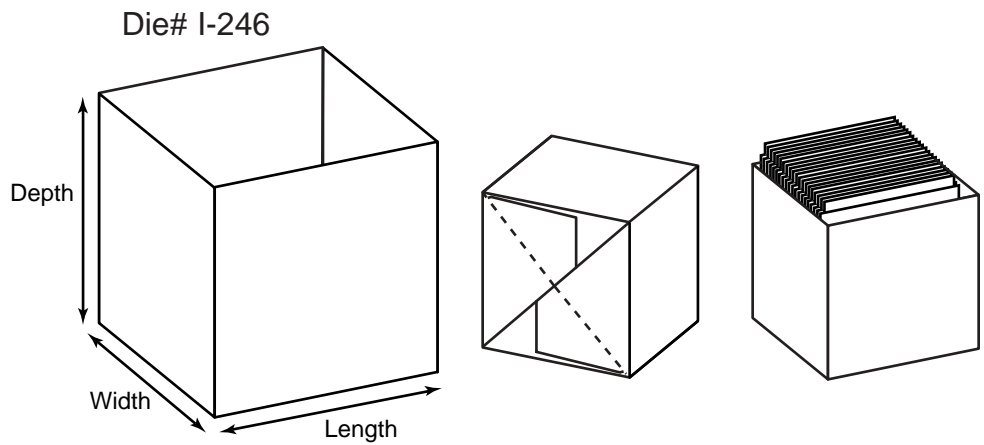

CD/DVD ROM • SOFTWARE • DISKETTE

Product Type: **Load'nLoc** CD Sleeves

Die # Length x Width x Depth Description

Die #	Length x Width x Depth	Description
<b>P-01146</b>	4-15/16 x 5	Load'nLoc sleeve; 0201--use insert 0200, I-245
<b>P-01145</b>	4-13/16 x 4-11/16	Load'nLoc insert; I-245, 0200 --use sleeve 0201
<b>P-01143</b>	4-15/16 x 5	Load'nLoc CD pack with 3-3/16" diameter window; B-127
<b>P-01143</b>	5 x 4-15/16	Load'nLoc, with 3-3/16" diameter window; B-127, 0272 --use sleeve 0271
<b>P-01144</b>	4-15/16 x 5	Load'nLoc sleeve with 3-3/16" diameter window; 0271 --use insert 0272
<b>I-246</b>	4-3/4 x 5-3/16 x 5-1/16	Auto-lock bottom box holds 20 Load'nLoc CD holders, works with I-321

**Product Type: CD Sleeves**

Die #      Length x Width x Depth      Description

Die #	Length x Width x Depth	Description
<b>P-01014</b>	5-1/8 x 5	Single CD sleeve; 0183, B-014-JF, B-299
<b>P-01028</b>	4-15/16 x 4-7/8	Single CD sleeve- tight fit; 0382, B-306
<b>P-01265</b>	5-1/16 x 5-1/8	Single CD Sleeve; I-079
<b>I-085</b>	4-15/16 x 4-7/8	CD Sleeve - tight fit - same as 0322
<b>P-01054</b>	5-1/8 x 5-1/8	Single CD envelope; B-323-JF
<b>P-01034</b>	5-1/8 x 5	Single CD envelope with window; 0213, B-115, B-308
<b>P-01023</b>	5-3/16 x 5-1/16 x 1/16	Single CD holder with halfmoon pocket; 0155, I-340-JF, B-103, B-304
<b>P-01313</b>	4-7/8 x 4-13/16 x 1/8	Single CD holder with halfmoon pocket; 0428, I-067
<b>I-425-JF</b>	5-1/8 x 5 x 1/8	Single CD holder with halfmoon pocket
<b>P-01942</b>	5-1/2 x 5-1/16 x 3/16	Single CD holder with halfmoon pocket; 0287, B-752-JF
<b>P-01148</b>	5 x 5	Single CD mailer with tuck flap; I-218, 0185, B-020-JF, B-748
<b>0174</b>	5-1/8 x 5-1/8	Single CD mailer with tuck flap; 0174, I-182
<b>P-01085</b>	5-7/8 x 5-7/8 x 1/8	Single CD zip strip with thumb notch; 0388