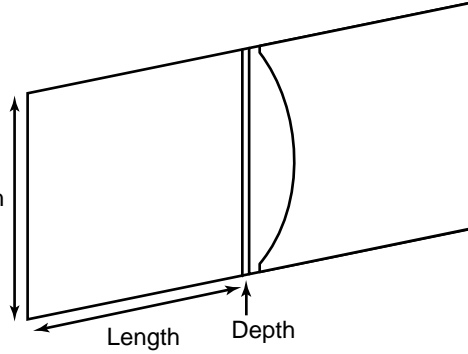

CD-2

P-01014,
P-01028,
P-01265,
Die# I-085 & 0322
P-01054,

P-01023,
P-01313,
Die# I-425-JF

P-01034

P-01942

P-01148

Die#
0174,
I-182

P-01085

Product Type: CD Sleeves

Die #   Length x Width x Depth   Description

Die #	Length x Width x Depth	Description
P-01014	5-1/8 x 5	Single CD sleeve; 0183, B-014-JF, B-299
P-01028	4-15/16 x 4-7/8	Single CD sleeve- tight fit; 0382, B-306
P-01265	5-1/16 x 5-1/8	Single CD Sleeve; I-079
I-085	4-15/16 x 4-7/8	CD Sleeve - tight fit - same as 0322
P-01054	5-1/8 x 5-1/8	Single CD envelope; B-323-JF
P-01034	5-1/8 x 5	Single CD envelope with window; 0213, B-115, B-308
P-01023	5-3/16 x 5-1/16 x 1/16	Single CD holder with halfmoon pocket; 0155, I-340-JF, B-103, B-304
P-01313	4-7/8 x 4-13/16 x 1/8	Single CD holder with halfmoon pocket; 0428, I-067
I-425-JF	5-1/8 x 5 x 1/8	Single CD holder with halfmoon pocket
P-01942	5-1/2 x 5-1/16 x 3/16	Single CD holder with halfmoon pocket; 0287, B-752-JF
P-01148	5 x 5	Single CD mailer with tuck flap; I-218, 0185, B-020-JF, B-748
0174	5-1/8 x 5-1/8	Single CD mailer with tuck flap; 0174, I-182
P-01085	5-7/8 x 5-7/8 x 1/8	Single CD zip strip with thumb notch; 0388