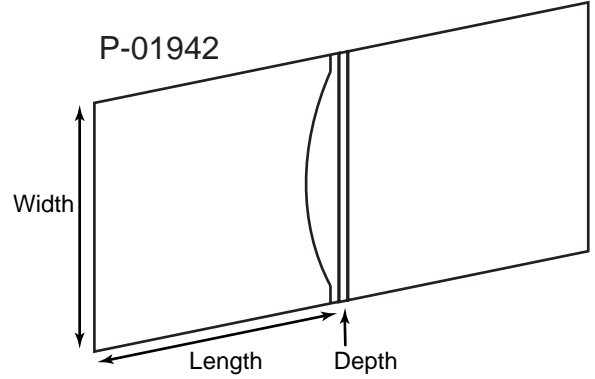

CD-2

P-01014,
P-01028,
P-01265,
Die# I-085 & 0322
P-01054,

P-01023,
P-01313,
Die# I-425-JF

P-01034

P-01942

P-01148

Die#
0174,
I-182

P-01085

Product Type: CD Sleeves

Die #   Length x Width x Depth   Description

Die #	Length x Width x Depth	Description
P-01014	5-1/8 x 5	Single CD sleeve; 0183, B-014-JF, B-299
P-01028	4-15/16 x 4-7/8	Single CD sleeve- tight fit; 0382, B-306
P-01265	5-1/16 x 5-1/8	Single CD Sleeve; I-079
I-085	4-15/16 x 4-7/8	CD Sleeve - tight fit - same as 0322
P-01054	5-1/8 x 5-1/8	Single CD envelope; B-323-JF
P-01034	5-1/8 x 5	Single CD envelope with window; 0213, B-115, B-308
P-01023	5-3/16 x 5-1/16 x 1/16	Single CD holder with halfmoon pocket; 0155, I-340-JF, B-103, B-304
P-01313	4-7/8 x 4-13/16 x 1/8	Single CD holder with halfmoon pocket; 0428, I-067
I-425-JF	5-1/8 x 5 x 1/8	Single CD holder with halfmoon pocket
P-01942	5-1/2 x 5-1/16 x 3/16	Single CD holder with halfmoon pocket; 0287, B-752-JF
P-01148	5 x 5	Single CD mailer with tuck flap; I-218, 0185, B-020-JF, B-748
0174	5-1/8 x 5-1/8	Single CD mailer with tuck flap; 0174, I-182
P-01085	5-7/8 x 5-7/8 x 1/8	Single CD zip strip with thumb notch; 0388