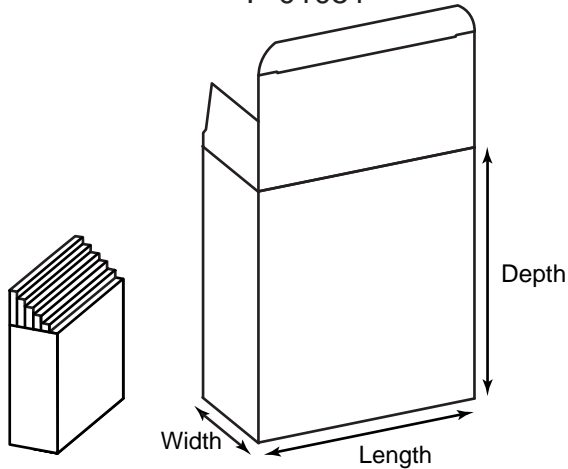

Die# 0356

Die# 0078

Die# I-071

P-01032

P-01051

P-01506

**Product Type: CD Packs and CD Mailer**

Die #      Length x Width x Depth      Description

Die #	Length x Width x Depth	Description
<b>0356</b>	4-15/16 x 1-11/16 x 5-11/16	Single tuck slip case holds four CD jewel cases
<b>0078</b>	4-15/16 x 1-5/16 x 5-11/16	Single tuck slip case holds three CD jewel cases
<b>I-071</b>	5 x 1-5/16 x 5-5/8	Single tuck slip case holds three CD jewel cases
<b>P-01032</b>	4-15/16 x 2-1/8 x 5-5/8	Single tuck slip case holds five CD jewel cases; 0379
<b>P-01051</b>	4-15/16 x 2-9/16 x 5-5/8	Single tuck slip case holds six CD jewel cases; 0385
<b>P-01506</b>	5 x 15/16 x 5-5/8	Single tuck slip case holds two CD jewel cases; 0497, I-035