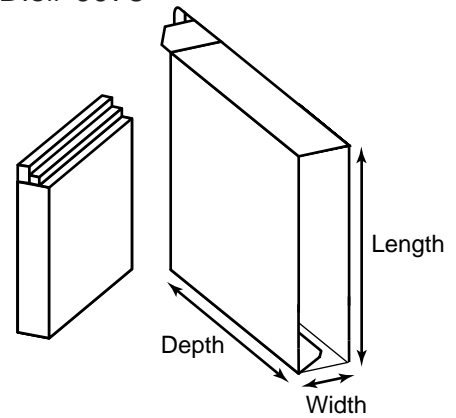

Die# 0356

Die# 0078

Die# I-071

P-01032

P-01051

P-01506

**Product Type: CD Packs and CD Mailer**

Die #      Length x Width x Depth      Description

Die #	Length x Width x Depth	Description
<b>0356</b>	4-15/16 x 1-11/16 x 5-11/16	Single tuck slip case holds four CD jewel cases
<b>0078</b>	4-15/16 x 1-5/16 x 5-11/16	Single tuck slip case holds three CD jewel cases
<b>I-071</b>	5 x 1-5/16 x 5-5/8	Single tuck slip case holds three CD jewel cases
<b>P-01032</b>	4-15/16 x 2-1/8 x 5-5/8	Single tuck slip case holds five CD jewel cases; 0379
<b>P-01051</b>	4-15/16 x 2-9/16 x 5-5/8	Single tuck slip case holds six CD jewel cases; 0385
<b>P-01506</b>	5 x 15/16 x 5-5/8	Single tuck slip case holds two CD jewel cases; 0497, I-035