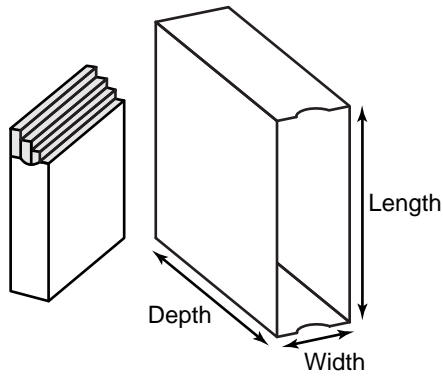

Die# 0356

Die# 0078

Die# I-071

P-01032

P-01051

P-01506

**Product Type: CD Packs and CD Mailer**

Die #      Length x Width x Depth      Description

Die #	Length x Width x Depth	Description
<b>0356</b>	4-15/16 x 1-11/16 x 5-11/16	Single tuck slip case holds four CD jewel cases
<b>0078</b>	4-15/16 x 1-5/16 x 5-11/16	Single tuck slip case holds three CD jewel cases
<b>I-071</b>	5 x 1-5/16 x 5-5/8	Single tuck slip case holds three CD jewel cases
<b>P-01032</b>	4-15/16 x 2-1/8 x 5-5/8	Single tuck slip case holds five CD jewel cases; 0379
<b>P-01051</b>	4-15/16 x 2-9/16 x 5-5/8	Single tuck slip case holds six CD jewel cases; 0385
<b>P-01506</b>	5 x 15/16 x 5-5/8	Single tuck slip case holds two CD jewel cases; 0497, I-035