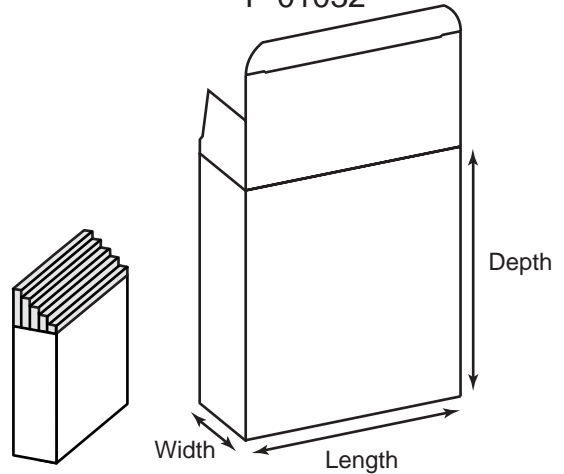

Die# 0356

Die# 0078

Die# I-071

P-01032

P-01051

P-01506

**Product Type: CD Packs and CD Mailer**

Die #      Length x Width x Depth      Description

Die #	Length x Width x Depth	Description
<b>0356</b>	4-15/16 x 1-11/16 x 5-11/16	Single tuck slip case holds four CD jewel cases
<b>0078</b>	4-15/16 x 1-5/16 x 5-11/16	Single tuck slip case holds three CD jewel cases
<b>I-071</b>	5 x 1-5/16 x 5-5/8	Single tuck slip case holds three CD jewel cases
<b>P-01032</b>	4-15/16 x 2-1/8 x 5-5/8	Single tuck slip case holds five CD jewel cases; 0379
<b>P-01051</b>	4-15/16 x 2-9/16 x 5-5/8	Single tuck slip case holds six CD jewel cases; 0385
<b>P-01506</b>	5 x 15/16 x 5-5/8	Single tuck slip case holds two CD jewel cases; 0497, I-035