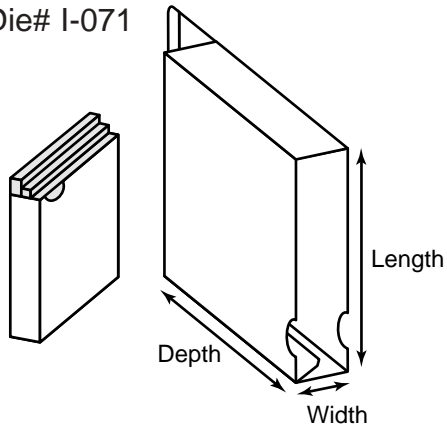

Die# 0356

Die# 0078

Die# I-071

P-01032

P-01051

P-01506

**Product Type: CD Packs and CD Mailer**

Die #      Length x Width x Depth      Description

Die #	Length x Width x Depth	Description
<b>0356</b>	4-15/16 x 1-11/16 x 5-11/16	Single tuck slip case holds four CD jewel cases
<b>0078</b>	4-15/16 x 1-5/16 x 5-11/16	Single tuck slip case holds three CD jewel cases
<b>I-071</b>	5 x 1-5/16 x 5-5/8	Single tuck slip case holds three CD jewel cases
<b>P-01032</b>	4-15/16 x 2-1/8 x 5-5/8	Single tuck slip case holds five CD jewel cases; 0379
<b>P-01051</b>	4-15/16 x 2-9/16 x 5-5/8	Single tuck slip case holds six CD jewel cases; 0385
<b>P-01506</b>	5 x 15/16 x 5-5/8	Single tuck slip case holds two CD jewel cases; 0497, I-035