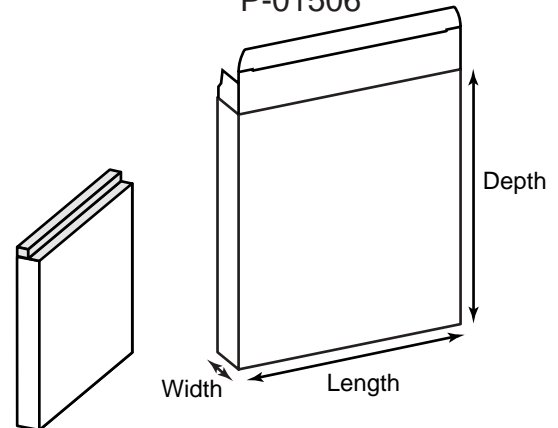

Die# 0356

Die# 0078

Die# I-071

P-01032

P-01051

P-01506

**Product Type: CD Packs and CD Mailer**

Die #      Length x Width x Depth      Description

Die #	Length x Width x Depth	Description
<b>0356</b>	4-15/16 x 1-11/16 x 5-11/16	Single tuck slip case holds four CD jewel cases
<b>0078</b>	4-15/16 x 1-5/16 x 5-11/16	Single tuck slip case holds three CD jewel cases
<b>I-071</b>	5 x 1-5/16 x 5-5/8	Single tuck slip case holds three CD jewel cases
<b>P-01032</b>	4-15/16 x 2-1/8 x 5-5/8	Single tuck slip case holds five CD jewel cases; 0379
<b>P-01051</b>	4-15/16 x 2-9/16 x 5-5/8	Single tuck slip case holds six CD jewel cases; 0385
<b>P-01506</b>	5 x 15/16 x 5-5/8	Single tuck slip case holds two CD jewel cases; 0497, I-035