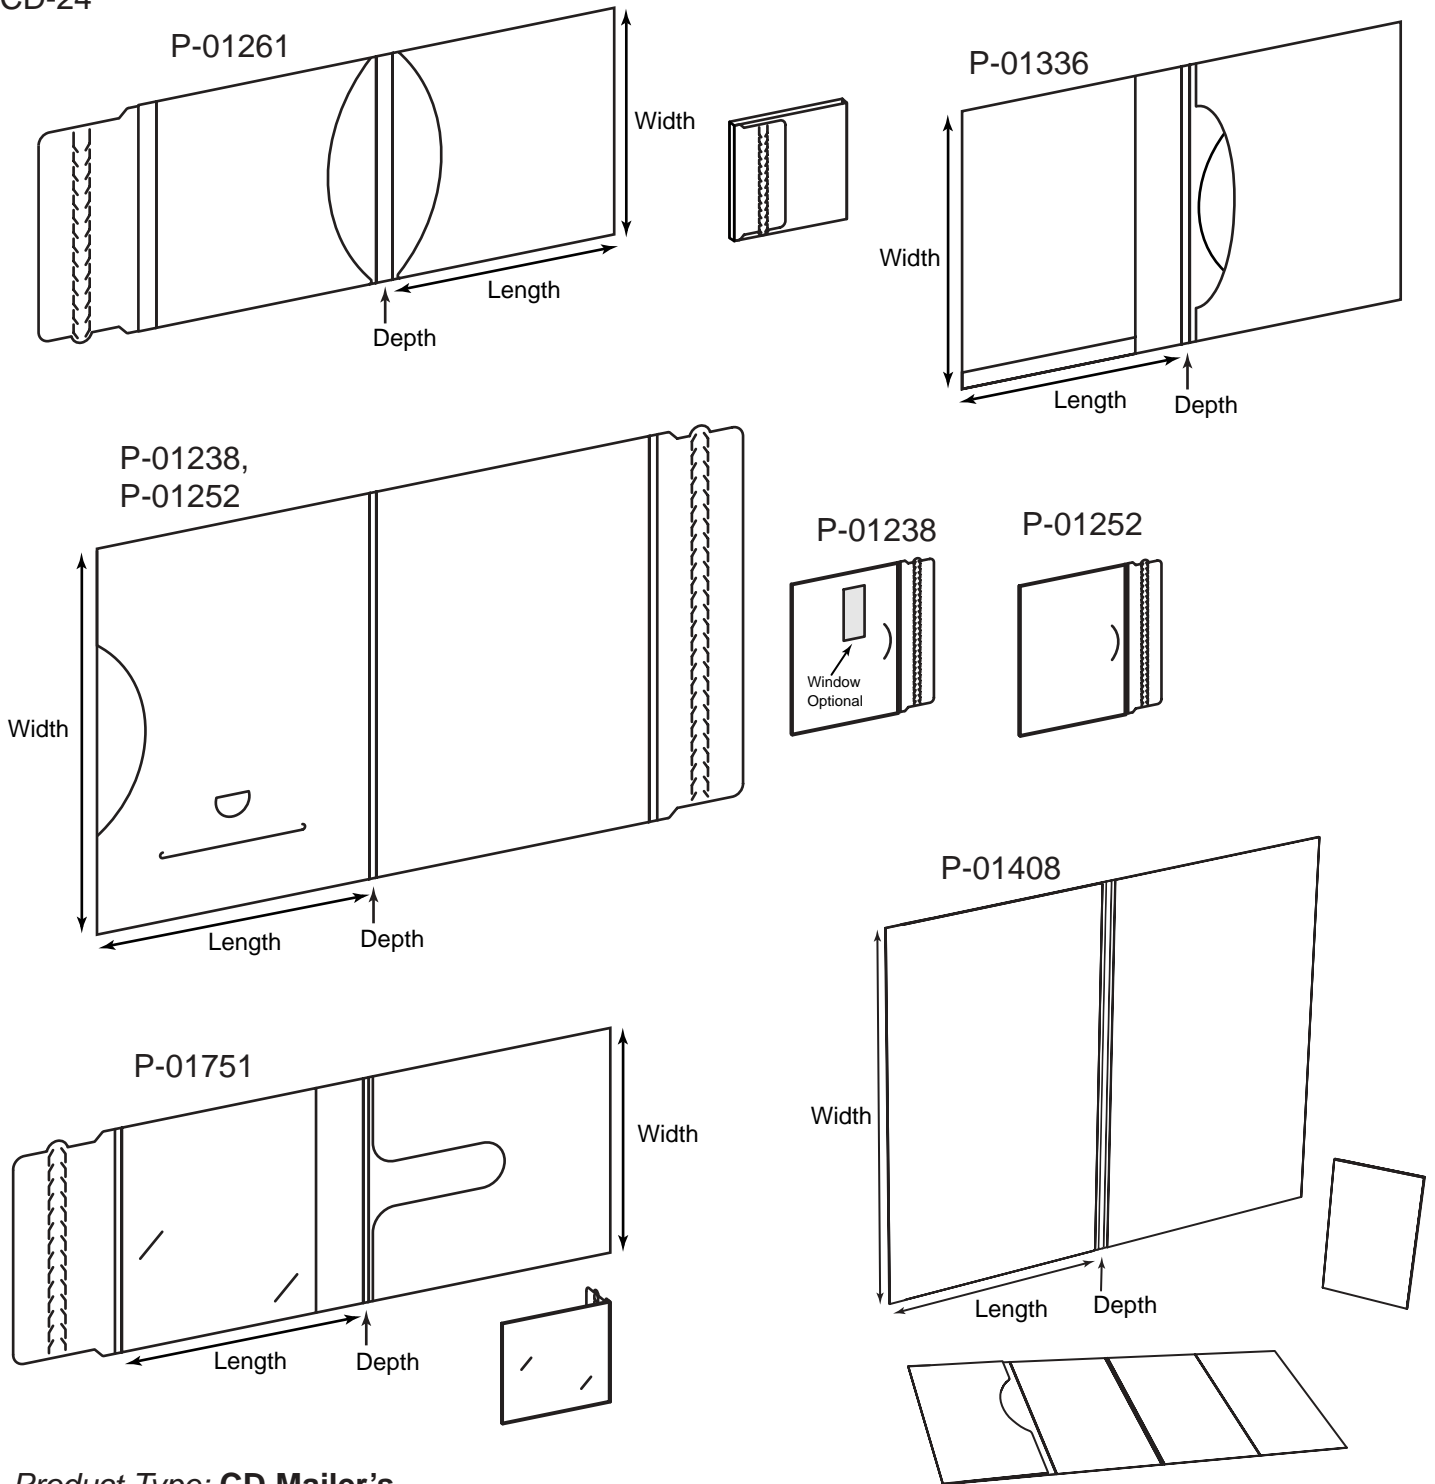

Product Type: CD Zip Mailer's

Die # Length x Width x Depth Description

Die #	Length x Width x Depth	Description
P-01036	5 x 5	CD mailer with halfmoon cut; 0381, I-168
P-01936	5-1/2 x 5 x 1/8	CD mailer ; 0186, I-223-JF, B-336
P-01750	5-5/8 x 8-5/8 x 1/16	CD mailer; I-194
P-01137	5-1/2 x 5 x 1/8	CD mailer; B-362-JF
I-273	5-5/8 x 8-5/8 x 1/16	CD mailer
P-01350	5 x 5 x 1/8	CD mailer with slot at middle inside right panel; B-131-JF

CD-8

Die# I-332

P-01047

P-01128

P-01449

Product Type: **CD Zip Strip Mailer's**

Die # Length x Width x Depth Description

Die #	Length x Width x Depth	Description
P-01523	5 x 5 x 1/16	Mailer holds one CD with slide through booklet pocket on left; 0501, B-671, I-244-JF
I-332	5-1/2 x 5 x 1/4	CD mailer holds three CD's
P-01047	5-3/4 x 5-3/4 x 1/8	Mailer holds one CD and business card; B-318
P-01128	6-1/2 x 6-1/2	Mailer holds one CD; 0534, B-354
P-01449	9 x 12	CD mailer envelope; 0480

CD-24

Product Type: CD Mailer's

Die # Length x Width x Depth Description

Die #	Length x Width x Depth	Description
P-01261	5-3/16 x 5-1/8 x 3/8	Zip strip mailer holds 2 CD's; 0264, B-104-JF
P-01336	5-1/16 x 6-5/16 x 3/16	Single CD mailer with detachable reply card; B-119
P-01238	6-3/8 x 8-3/4 x 1/8	Zip strip mailer with window; B-088-JF, B-484
P-01252	6-3/8 x 8-13/16 x 1/8	Zip strip mailer; B-093-JF
P-01751	5-1/2 x 5-1/16 x 3/16	Zip strip mailer with two business card slots; 0280
P-01408	5-1/8 x 8-1/2 x 1/8	Four panel gatefold CD mailer with three two-sided printable panels; 0453