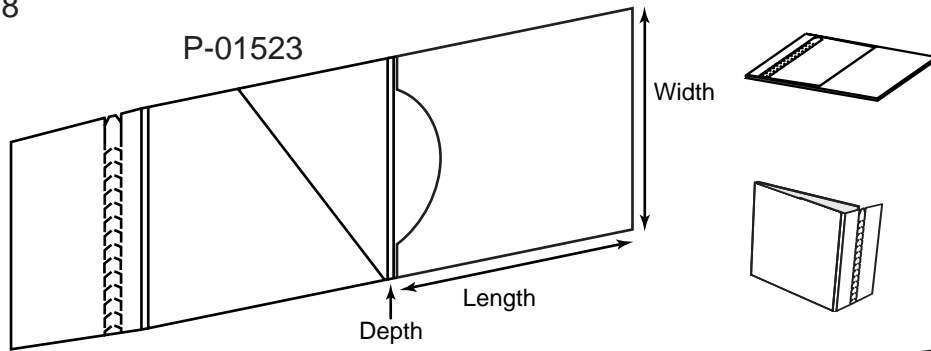

CD-24

Product Type: CD Mailer's

Die # Length x Width x Depth Description

Die #	Length x Width x Depth	Description
P-01261	5-3/16 x 5-1/8 x 3/8	Zip strip mailer holds 2 CD's; 0264, B-104-JF
P-01336	5-1/16 x 6-5/16 x 3/16	Single CD mailer with detachable reply card; B-119
P-01238	6-3/8 x 8-3/4 x 1/8	Zip strip mailer with window; B-088-JF, B-484
P-01252	6-3/8 x 8-13/16 x 1/8	Zip strip mailer; B-093-JF
P-01751	5-1/2 x 5-1/16 x 3/16	Zip strip mailer with two business card slots; 0280
P-01408	5-1/8 x 8-1/2 x 1/8	Four panel gatefold CD mailer with three two-sided printable panels; 0453

CD-8

Die# I-332

P-01047

P-01128

P-01449

Product Type: **CD Zip Strip Mailer's**

Die # Length x Width x Depth Description

Die #	Length x Width x Depth	Description
P-01523	5 x 5 x 1/16	Mailer holds one CD with slide through booklet pocket on left; 0501, B-671, I-244-JF
I-332	5-1/2 x 5 x 1/4	CD mailer holds three CD's
P-01047	5-3/4 x 5-3/4 x 1/8	Mailer holds one CD and business card; B-318
P-01128	6-1/2 x 6-1/2	Mailer holds one CD; 0534, B-354
P-01449	9 x 12	CD mailer envelope; 0480