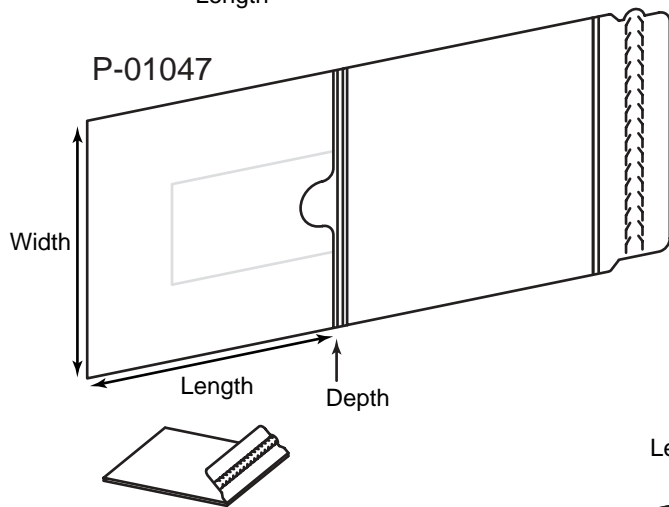

Product Type: CD Zip Mailer's

Die # Length x Width x Depth Description

Die #	Length x Width x Depth	Description
P-01036	5 x 5	CD mailer with halfmoon cut; 0381, I-168
P-01936	5-1/2 x 5 x 1/8	CD mailer ; 0186, I-223-JF, B-336
P-01750	5-5/8 x 8-5/8 x 1/16	CD mailer; I-194
P-01137	5-1/2 x 5 x 1/8	CD mailer; B-362-JF
I-273	5-5/8 x 8-5/8 x 1/16	CD mailer
P-01350	5 x 5 x 1/8	CD mailer with slot at middle inside right panel; B-131-JF

CD-24

Product Type: CD Mailer's

Die # Length x Width x Depth Description

Die #	Length x Width x Depth	Description
P-01261	5-3/16 x 5-1/8 x 3/8	Zip strip mailer holds 2 CD's; 0264, B-104-JF
P-01336	5-1/16 x 6-5/16 x 3/16	Single CD mailer with detachable reply card; B-119
P-01238	6-3/8 x 8-3/4 x 1/8	Zip strip mailer with window; B-088-JF, B-484
P-01252	6-3/8 x 8-13/16 x 1/8	Zip strip mailer; B-093-JF
P-01751	5-1/2 x 5-1/16 x 3/16	Zip strip mailer with two business card slots; 0280
P-01408	5-1/8 x 8-1/2 x 1/8	Four panel gatefold CD mailer with three two-sided printable panels; 0453

CD-8

Die# I-332

P-01047

P-01128

P-01449

Product Type: **CD Zip Strip Mailer's**

Die # Length x Width x Depth Description

Die #	Length x Width x Depth	Description
P-01523	5 x 5 x 1/16	Mailer holds one CD with slide through booklet pocket on left; 0501, B-671, I-244-JF
I-332	5-1/2 x 5 x 1/4	CD mailer holds three CD's
P-01047	5-3/4 x 5-3/4 x 1/8	Mailer holds one CD and business card; B-318
P-01128	6-1/2 x 6-1/2	Mailer holds one CD; 0534, B-354
P-01449	9 x 12	CD mailer envelope; 0480