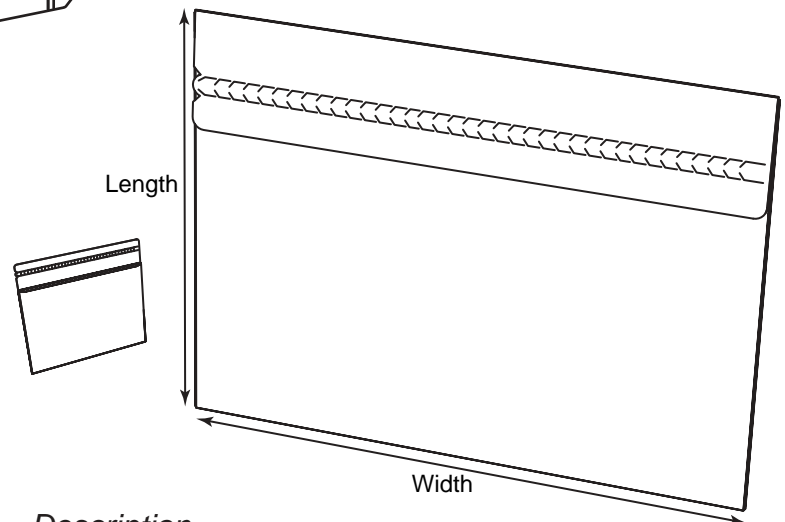

CD-24

Product Type: CD Mailer's

Die # Length x Width x Depth Description

Die #	Length x Width x Depth	Description
P-01261	5-3/16 x 5-1/8 x 3/8	Zip strip mailer holds 2 CD's; 0264, B-104-JF
P-01336	5-1/16 x 6-5/16 x 3/16	Single CD mailer with detachable reply card; B-119
P-01238	6-3/8 x 8-3/4 x 1/8	Zip strip mailer with window; B-088-JF, B-484
P-01252	6-3/8 x 8-13/16 x 1/8	Zip strip mailer; B-093-JF
P-01751	5-1/2 x 5-1/16 x 3/16	Zip strip mailer with two business card slots; 0280
P-01408	5-1/8 x 8-1/2 x 1/8	Four panel gatefold CD mailer with three two-sided printable panels; 0453

CD-8

Die# I-332

P-01047

P-01128

P-01449

Product Type: **CD Zip Strip Mailer's**

Die # Length x Width x Depth Description

Die #	Length x Width x Depth	Description
P-01523	5 x 5 x 1/16	Mailer holds one CD with slide through booklet pocket on left; 0501, B-671, I-244-JF
I-332	5-1/2 x 5 x 1/4	CD mailer holds three CD's
P-01047	5-3/4 x 5-3/4 x 1/8	Mailer holds one CD and business card; B-318
P-01128	6-1/2 x 6-1/2	Mailer holds one CD; 0534, B-354
P-01449	9 x 12	CD mailer envelope; 0480