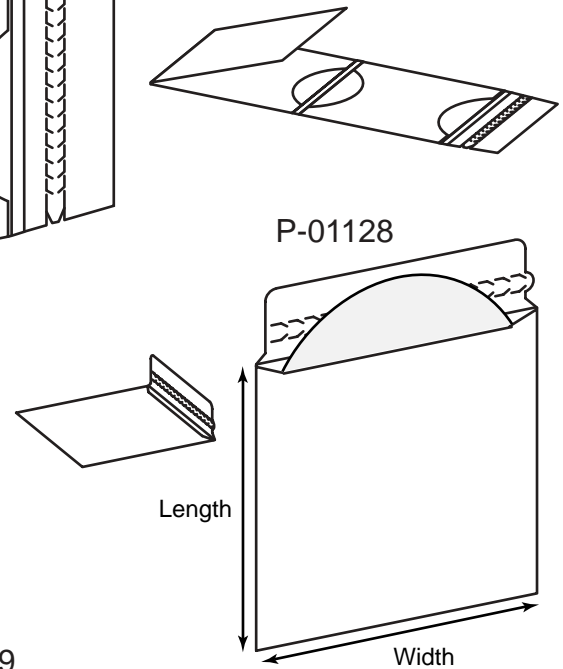

Product Type: CD Zip Mailer's

Die # Length x Width x Depth Description

Die #	Length x Width x Depth	Description
P-01036	5 x 5	CD mailer with halfmoon cut; 0381, I-168
P-01936	5-1/2 x 5 x 1/8	CD mailer ; 0186, I-223-JF, B-336
P-01750	5-5/8 x 8-5/8 x 1/16	CD mailer; I-194
P-01137	5-1/2 x 5 x 1/8	CD mailer; B-362-JF
I-273	5-5/8 x 8-5/8 x 1/16	CD mailer
P-01350	5 x 5 x 1/8	CD mailer with slot at middle inside right panel; B-131-JF

CD-8

Die# I-332

P-01047

P-01128

P-01449

Product Type: **CD Zip Strip Mailer's**

Die # Length x Width x Depth Description

Die #	Length x Width x Depth	Description
P-01523	5 x 5 x 1/16	Mailer holds one CD with slide through booklet pocket on left; 0501, B-671, I-244-JF
I-332	5-1/2 x 5 x 1/4	CD mailer holds three CD's
P-01047	5-3/4 x 5-3/4 x 1/8	Mailer holds one CD and business card; B-318
P-01128	6-1/2 x 6-1/2	Mailer holds one CD; 0534, B-354
P-01449	9 x 12	CD mailer envelope; 0480

CD-24

Product Type: CD Mailer's

Die # Length x Width x Depth Description

Die #	Length x Width x Depth	Description
P-01261	5-3/16 x 5-1/8 x 3/8	Zip strip mailer holds 2 CD's; 0264, B-104-JF
P-01336	5-1/16 x 6-5/16 x 3/16	Single CD mailer with detachable reply card; B-119
P-01238	6-3/8 x 8-3/4 x 1/8	Zip strip mailer with window; B-088-JF, B-484
P-01252	6-3/8 x 8-13/16 x 1/8	Zip strip mailer; B-093-JF
P-01751	5-1/2 x 5-1/16 x 3/16	Zip strip mailer with two business card slots; 0280
P-01408	5-1/8 x 8-1/2 x 1/8	Four panel gatefold CD mailer with three two-sided printable panels; 0453