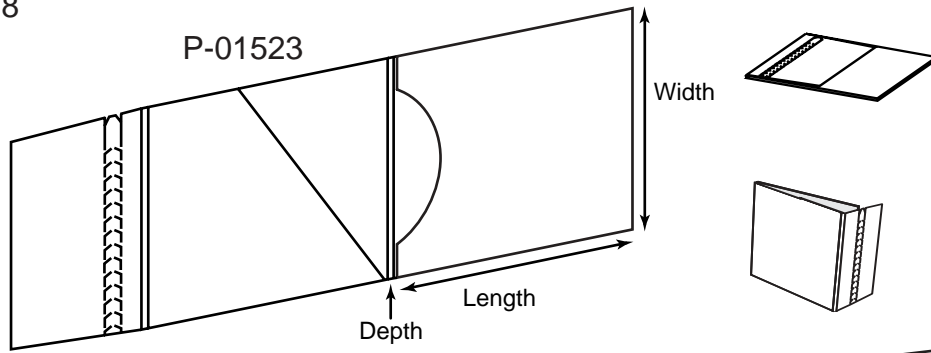

Product Type: CD Zip Mailer's

Die # Length x Width x Depth Description

Die #	Length x Width x Depth	Description
P-01036	5 x 5	CD mailer with halfmoon cut; 0381, I-168
P-01936	5-1/2 x 5 x 1/8	CD mailer ; 0186, I-223-JF, B-336
P-01750	5-5/8 x 8-5/8 x 1/16	CD mailer; I-194
P-01137	5-1/2 x 5 x 1/8	CD mailer; B-362-JF
I-273	5-5/8 x 8-5/8 x 1/16	CD mailer
P-01350	5 x 5 x 1/8	CD mailer with slot at middle inside right panel; B-131-JF

CD-8

Die# I-332

P-01047

P-01128

P-01449

Product Type: **CD Zip Strip Mailer's**

Die # Length x Width x Depth Description

Die #	Length x Width x Depth	Description
P-01523	5 x 5 x 1/16	Mailer holds one CD with slide through booklet pocket on left; 0501, B-671, I-244-JF
I-332	5-1/2 x 5 x 1/4	CD mailer holds three CD's
P-01047	5-3/4 x 5-3/4 x 1/8	Mailer holds one CD and business card; B-318
P-01128	6-1/2 x 6-1/2	Mailer holds one CD; 0534, B-354
P-01449	9 x 12	CD mailer envelope; 0480

CD-24

Product Type: CD Mailer's

Die # Length x Width x Depth Description

Die #	Length x Width x Depth	Description
P-01261	5-3/16 x 5-1/8 x 3/8	Zip strip mailer holds 2 CD's; 0264, B-104-JF
P-01336	5-1/16 x 6-5/16 x 3/16	Single CD mailer with detachable reply card; B-119
P-01238	6-3/8 x 8-3/4 x 1/8	Zip strip mailer with window; B-088-JF, B-484
P-01252	6-3/8 x 8-13/16 x 1/8	Zip strip mailer; B-093-JF
P-01751	5-1/2 x 5-1/16 x 3/16	Zip strip mailer with two business card slots; 0280
P-01408	5-1/8 x 8-1/2 x 1/8	Four panel gatefold CD mailer with three two-sided printable panels; 0453