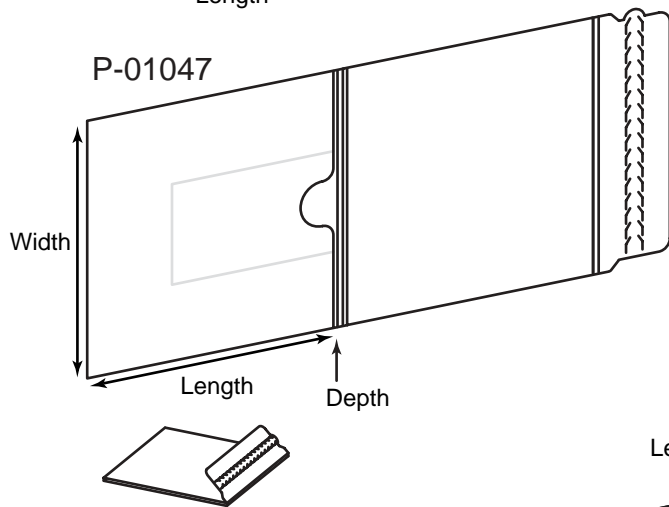

Product Type: CD Zip Mailer's

Die # Length x Width x Depth Description

Die #	Length x Width x Depth	Description
P-01036	5 x 5	CD mailer with halfmoon cut; 0381, I-168
P-01936	5-1/2 x 5 x 1/8	CD mailer ; 0186, I-223-JF, B-336
P-01750	5-5/8 x 8-5/8 x 1/16	CD mailer; I-194
P-01137	5-1/2 x 5 x 1/8	CD mailer; B-362-JF
I-273	5-5/8 x 8-5/8 x 1/16	CD mailer
P-01350	5 x 5 x 1/8	CD mailer with slot at middle inside right panel; B-131-JF

CD-8

Die# I-332

P-01047

P-01128

P-01449

Product Type: **CD Zip Strip Mailer's**

Die # Length x Width x Depth Description

Die #	Length x Width x Depth	Description
P-01523	5 x 5 x 1/16	Mailer holds one CD with slide through booklet pocket on left; 0501, B-671, I-244-JF
I-332	5-1/2 x 5 x 1/4	CD mailer holds three CD's
P-01047	5-3/4 x 5-3/4 x 1/8	Mailer holds one CD and business card; B-318
P-01128	6-1/2 x 6-1/2	Mailer holds one CD; 0534, B-354
P-01449	9 x 12	CD mailer envelope; 0480

CD-24

Product Type: CD Mailer's

Die # Length x Width x Depth Description

Die #	Length x Width x Depth	Description
P-01261	5-3/16 x 5-1/8 x 3/8	Zip strip mailer holds 2 CD's; 0264, B-104-JF
P-01336	5-1/16 x 6-5/16 x 3/16	Single CD mailer with detachable reply card; B-119
P-01238	6-3/8 x 8-3/4 x 1/8	Zip strip mailer with window; B-088-JF, B-484
P-01252	6-3/8 x 8-13/16 x 1/8	Zip strip mailer; B-093-JF
P-01751	5-1/2 x 5-1/16 x 3/16	Zip strip mailer with two business card slots; 0280
P-01408	5-1/8 x 8-1/2 x 1/8	Four panel gatefold CD mailer with three two-sided printable panels; 0453