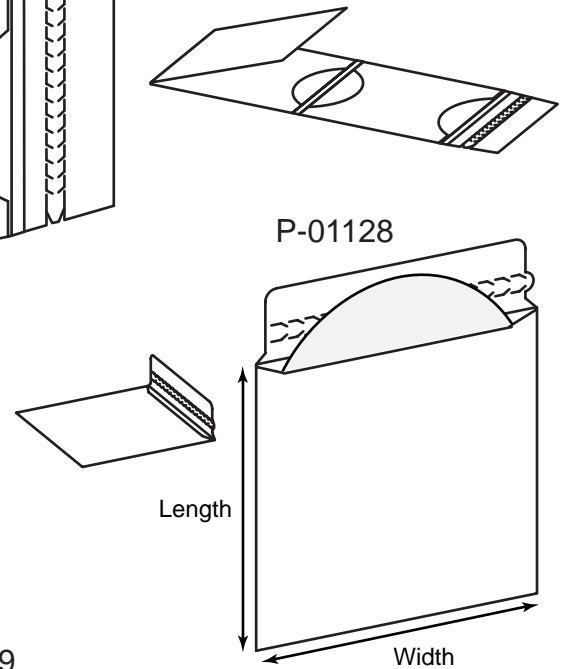

Product Type: CD Zip Mailer's

Die # Length x Width x Depth Description

Die #	Length x Width x Depth	Description
P-01036	5 x 5	CD mailer with halfmoon cut; 0381, I-168
P-01936	5-1/2 x 5 x 1/8	CD mailer ; 0186, I-223-JF, B-336
P-01750	5-5/8 x 8-5/8 x 1/16	CD mailer; I-194
P-01137	5-1/2 x 5 x 1/8	CD mailer; B-362-JF
I-273	5-5/8 x 8-5/8 x 1/16	CD mailer
P-01350	5 x 5 x 1/8	CD mailer with slot at middle inside right panel; B-131-JF

CD-24

Product Type: CD Mailer's

Die # Length x Width x Depth Description

Die #	Length x Width x Depth	Description
P-01261	5-3/16 x 5-1/8 x 3/8	Zip strip mailer holds 2 CD's; 0264, B-104-JF
P-01336	5-1/16 x 6-5/16 x 3/16	Single CD mailer with detachable reply card; B-119
P-01238	6-3/8 x 8-3/4 x 1/8	Zip strip mailer with window; B-088-JF, B-484
P-01252	6-3/8 x 8-13/16 x 1/8	Zip strip mailer; B-093-JF
P-01751	5-1/2 x 5-1/16 x 3/16	Zip strip mailer with two business card slots; 0280
P-01408	5-1/8 x 8-1/2 x 1/8	Four panel gatefold CD mailer with three two-sided printable panels; 0453

CD-8

Die# I-332

P-01047

P-01128

P-01449

Product Type: **CD Zip Strip Mailer's**

Die # Length x Width x Depth Description

Die #	Length x Width x Depth	Description
P-01523	5 x 5 x 1/16	Mailer holds one CD with slide through booklet pocket on left; 0501, B-671, I-244-JF
I-332	5-1/2 x 5 x 1/4	CD mailer holds three CD's
P-01047	5-3/4 x 5-3/4 x 1/8	Mailer holds one CD and business card; B-318
P-01128	6-1/2 x 6-1/2	Mailer holds one CD; 0534, B-354
P-01449	9 x 12	CD mailer envelope; 0480