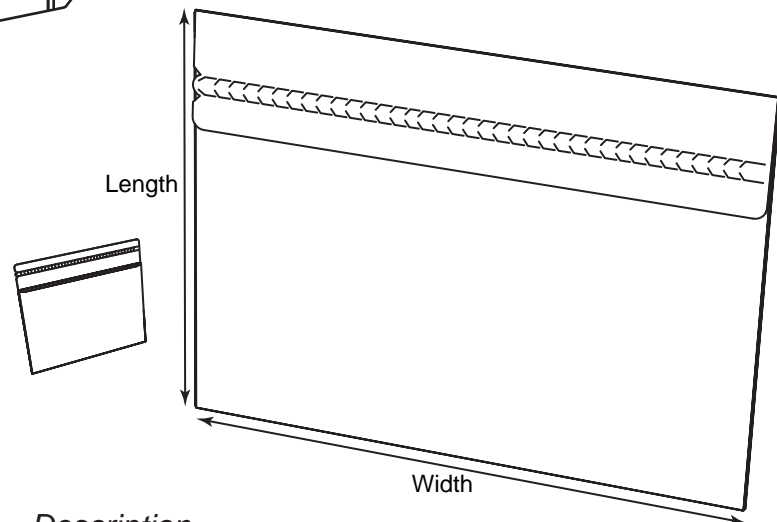

Product Type: CD Zip Mailer's

Die # Length x Width x Depth Description

Die #	Length x Width x Depth	Description
P-01036	5 x 5	CD mailer with halfmoon cut; 0381, I-168
P-01936	5-1/2 x 5 x 1/8	CD mailer ; 0186, I-223-JF, B-336
P-01750	5-5/8 x 8-5/8 x 1/16	CD mailer; I-194
P-01137	5-1/2 x 5 x 1/8	CD mailer; B-362-JF
I-273	5-5/8 x 8-5/8 x 1/16	CD mailer
P-01350	5 x 5 x 1/8	CD mailer with slot at middle inside right panel; B-131-JF

CD-8

Die# I-332

P-01047

P-01128

P-01449

Product Type: **CD Zip Strip Mailer's**

Die # Length x Width x Depth Description

Die #	Length x Width x Depth	Description
P-01523	5 x 5 x 1/16	Mailer holds one CD with slide through booklet pocket on left; 0501, B-671, I-244-JF
I-332	5-1/2 x 5 x 1/4	CD mailer holds three CD's
P-01047	5-3/4 x 5-3/4 x 1/8	Mailer holds one CD and business card; B-318
P-01128	6-1/2 x 6-1/2	Mailer holds one CD; 0534, B-354
P-01449	9 x 12	CD mailer envelope; 0480

CD-24

Product Type: CD Mailer's

Die # Length x Width x Depth Description

Die #	Length x Width x Depth	Description
P-01261	5-3/16 x 5-1/8 x 3/8	Zip strip mailer holds 2 CD's; 0264, B-104-JF
P-01336	5-1/16 x 6-5/16 x 3/16	Single CD mailer with detachable reply card; B-119
P-01238	6-3/8 x 8-3/4 x 1/8	Zip strip mailer with window; B-088-JF, B-484
P-01252	6-3/8 x 8-13/16 x 1/8	Zip strip mailer; B-093-JF
P-01751	5-1/2 x 5-1/16 x 3/16	Zip strip mailer with two business card slots; 0280
P-01408	5-1/8 x 8-1/2 x 1/8	Four panel gatefold CD mailer with three two-sided printable panels; 0453