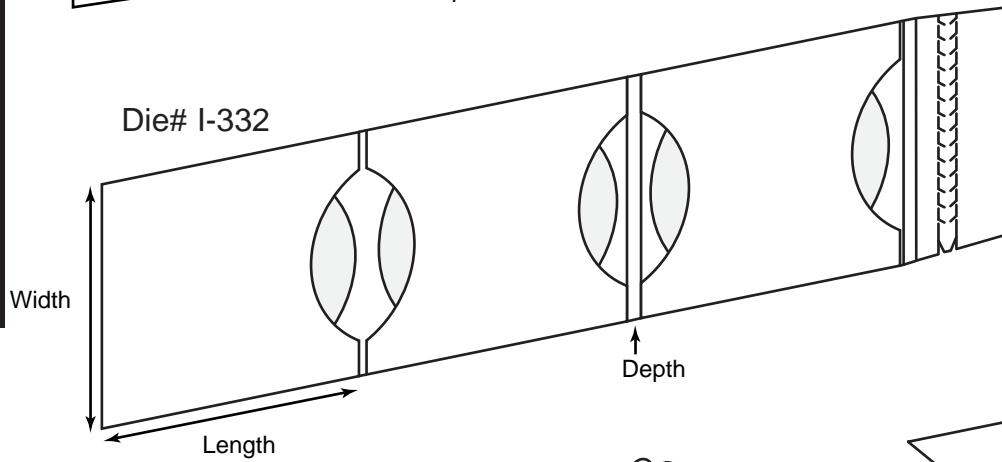

Product Type: CD Zip Mailer's

Die # Length x Width x Depth Description

Die #	Length x Width x Depth	Description
P-01036	5 x 5	CD mailer with halfmoon cut; 0381, I-168
P-01936	5-1/2 x 5 x 1/8	CD mailer ; 0186, I-223-JF, B-336
P-01750	5-5/8 x 8-5/8 x 1/16	CD mailer; I-194
P-01137	5-1/2 x 5 x 1/8	CD mailer; B-362-JF
I-273	5-5/8 x 8-5/8 x 1/16	CD mailer
P-01350	5 x 5 x 1/8	CD mailer with slot at middle inside right panel; B-131-JF

CD-24

Product Type: CD Mailer's

Die # Length x Width x Depth Description

Die #	Length x Width x Depth	Description
P-01261	5-3/16 x 5-1/8 x 3/8	Zip strip mailer holds 2 CD's; 0264, B-104-JF
P-01336	5-1/16 x 6-5/16 x 3/16	Single CD mailer with detachable reply card; B-119
P-01238	6-3/8 x 8-3/4 x 1/8	Zip strip mailer with window; B-088-JF, B-484
P-01252	6-3/8 x 8-13/16 x 1/8	Zip strip mailer; B-093-JF
P-01751	5-1/2 x 5-1/16 x 3/16	Zip strip mailer with two business card slots; 0280
P-01408	5-1/8 x 8-1/2 x 1/8	Four panel gatefold CD mailer with three two-sided printable panels; 0453

CD-8

Die# I-332

P-01047

P-01128

P-01449

Product Type: **CD Zip Strip Mailer's**

Die # Length x Width x Depth Description

Die #	Length x Width x Depth	Description
P-01523	5 x 5 x 1/16	Mailer holds one CD with slide through booklet pocket on left; 0501, B-671, I-244-JF
I-332	5-1/2 x 5 x 1/4	CD mailer holds three CD's
P-01047	5-3/4 x 5-3/4 x 1/8	Mailer holds one CD and business card; B-318
P-01128	6-1/2 x 6-1/2	Mailer holds one CD; 0534, B-354
P-01449	9 x 12	CD mailer envelope; 0480