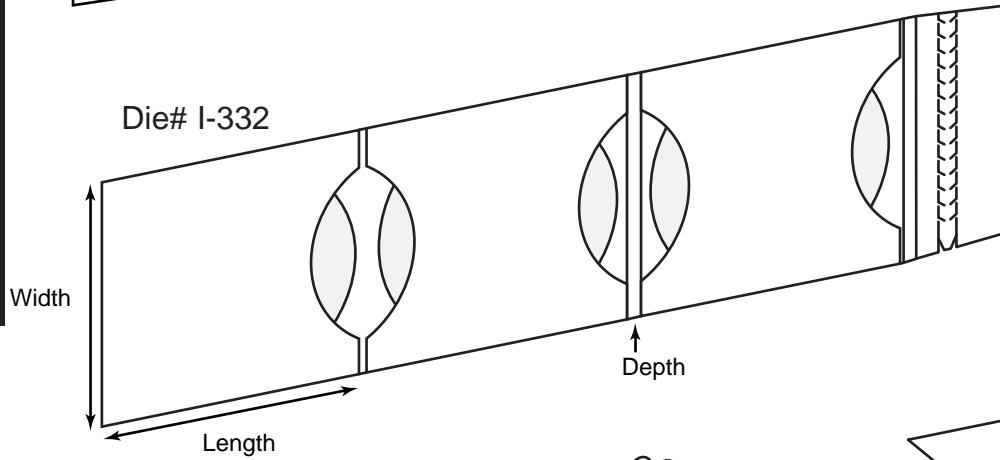

Product Type: CD Zip Mailer's

Die # Length x Width x Depth Description

Die #	Length x Width x Depth	Description
P-01036	5 x 5	CD mailer with halfmoon cut; 0381, I-168
P-01936	5-1/2 x 5 x 1/8	CD mailer ; 0186, I-223-JF, B-336
P-01750	5-5/8 x 8-5/8 x 1/16	CD mailer; I-194
P-01137	5-1/2 x 5 x 1/8	CD mailer; B-362-JF
I-273	5-5/8 x 8-5/8 x 1/16	CD mailer
P-01350	5 x 5 x 1/8	CD mailer with slot at middle inside right panel; B-131-JF

CD-8

Die# I-332

P-01047

P-01128

P-01449

Product Type: **CD Zip Strip Mailer's**

Die # Length x Width x Depth Description

Die #	Length x Width x Depth	Description
P-01523	5 x 5 x 1/16	Mailer holds one CD with slide through booklet pocket on left; 0501, B-671, I-244-JF
I-332	5-1/2 x 5 x 1/4	CD mailer holds three CD's
P-01047	5-3/4 x 5-3/4 x 1/8	Mailer holds one CD and business card; B-318
P-01128	6-1/2 x 6-1/2	Mailer holds one CD; 0534, B-354
P-01449	9 x 12	CD mailer envelope; 0480

CD-24

Product Type: CD Mailer's

Die # Length x Width x Depth Description

Die #	Length x Width x Depth	Description
P-01261	5-3/16 x 5-1/8 x 3/8	Zip strip mailer holds 2 CD's; 0264, B-104-JF
P-01336	5-1/16 x 6-5/16 x 3/16	Single CD mailer with detachable reply card; B-119
P-01238	6-3/8 x 8-3/4 x 1/8	Zip strip mailer with window; B-088-JF, B-484
P-01252	6-3/8 x 8-13/16 x 1/8	Zip strip mailer; B-093-JF
P-01751	5-1/2 x 5-1/16 x 3/16	Zip strip mailer with two business card slots; 0280
P-01408	5-1/8 x 8-1/2 x 1/8	Four panel gatefold CD mailer with three two-sided printable panels; 0453