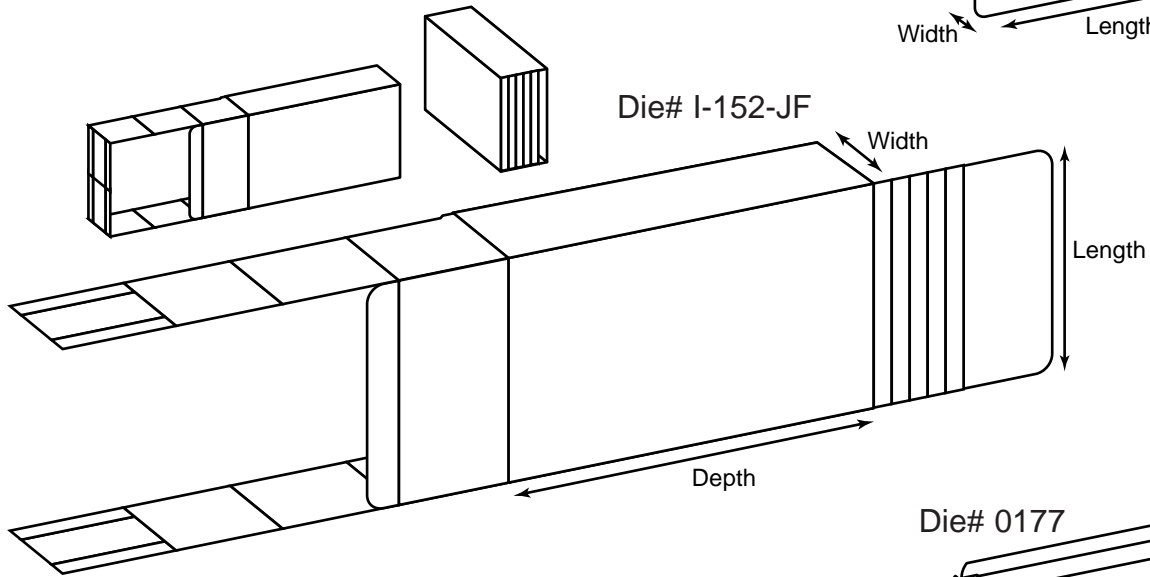

Die# 0089

CD-15

Die# 0091

Die# I-152-JF

Die# 0177

Die# 0156

Product Type: CD Jewel Case Holders

Die # Length x Width x Depth Description

0091	6 x 5-1/2 x 3/4	Locking tab holder holds two CD jewel cases; four flaps
0089	5-1/16 x 13/16 x 5-1/8	Double tuck box to hold five CD's in single CD envelopes
I-152-JF	5 x 2-1/2 x 8-1/4	Variable quantity CD pack; holds six CD jewel cases
0156	5-1/8 x 3/8 x 5-1/8	CD portfolio holder holds up to six CD's in tea bags
0177	5 x 7/16 x 10	Double tuck single CD jewel case holder with insert riser

Product Type: CD and CD Jewel Case Holders

Die # Length x Width x Depth Description

Die #	Length x Width x Depth	Description
P-01112	6-9/16 x 6-1/2	Holds up to 6 CD's in 3/8" capacity pocket; B-010-JF
P-01147	4-15/16 x 3-1/8 x 4-5/8	Nine CD jewel case pack with angled sides; B-019-JF
0222	5-9/16 x 4-1/16 x 3/16	Two panel, Single CD Mailer
P-01559	5-1/8 x 5-1/16 x 1/4	Two panel CD mailer with three different sized holes. 1", 3/4", and 1/2" radius; 0513
B-249-JF	5 x 4-15/16	Single CD holder; front panel fits into locking tab
I-428-JF	7-1/8 x 10 x 1/2	CD pack holds four raw CD's, three ring binder center