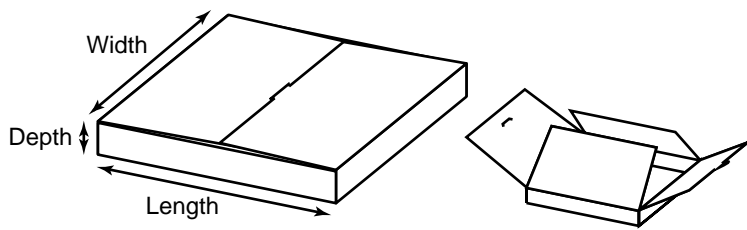

Die# 0089

CD-15

Die# 0091

Die# I-152-JF

Die# 0177

Die# 0156

Product Type: CD Jewel Case Holders

Die # Length x Width x Depth Description

0091	6 x 5-1/2 x 3/4	Locking tab holder holds two CD jewel cases; four flaps
0089	5-1/16 x 13/16 x 5-1/8	Double tuck box to hold five CD's in single CD envelopes
I-152-JF	5 x 2-1/2 x 8-1/4	Variable quantity CD pack; holds six CD jewel cases
0156	5-1/8 x 3/8 x 5-1/8	CD portfolio holder holds up to six CD's in tea bags
0177	5 x 7/16 x 10	Double tuck single CD jewel case holder with insert riser

Product Type: CD and CD Jewel Case Holders

Die # Length x Width x Depth Description

Die #	Length x Width x Depth	Description
P-01112	6-9/16 x 6-1/2	Holds up to 6 CD's in 3/8" capacity pocket; B-010-JF
P-01147	4-15/16 x 3-1/8 x 4-5/8	Nine CD jewel case pack with angled sides; B-019-JF
0222	5-9/16 x 4-1/16 x 3/16	Two panel, Single CD Mailer
P-01559	5-1/8 x 5-1/16 x 1/4	Two panel CD mailer with three different sized holes. 1", 3/4", and 1/2" radius; 0513
B-249-JF	5 x 4-15/16	Single CD holder; front panel fits into locking tab
I-428-JF	7-1/8 x 10 x 1/2	CD pack holds four raw CD's, three ring binder center