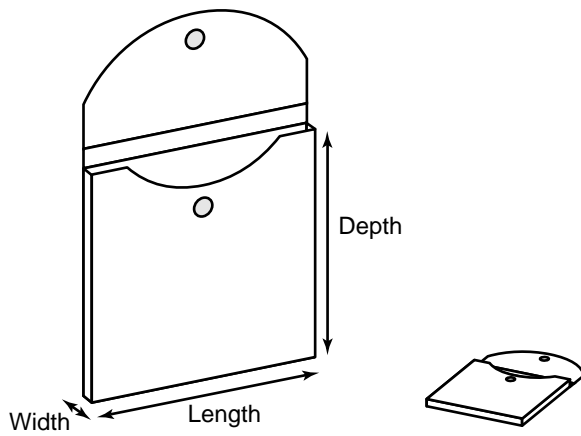

Die# 0089

CD-15

Die# 0091

Die# I-152-JF

Die# 0177

Die# 0156

Product Type: CD Jewel Case Holders

Die # Length x Width x Depth Description

0091	6 x 5-1/2 x 3/4	Locking tab holder holds two CD jewel cases; four flaps
0089	5-1/16 x 13/16 x 5-1/8	Double tuck box to hold five CD's in single CD envelopes
I-152-JF	5 x 2-1/2 x 8-1/4	Variable quantity CD pack; holds six CD jewel cases
0156	5-1/8 x 3/8 x 5-1/8	CD portfolio holder holds up to six CD's in tea bags
0177	5 x 7/16 x 10	Double tuck single CD jewel case holder with insert riser

Product Type: CD and CD Jewel Case Holders

Die # Length x Width x Depth Description

Die #	Length x Width x Depth	Description
P-01112	6-9/16 x 6-1/2	Holds up to 6 CD's in 3/8" capacity pocket; B-010-JF
P-01147	4-15/16 x 3-1/8 x 4-5/8	Nine CD jewel case pack with angled sides; B-019-JF
0222	5-9/16 x 4-1/16 x 3/16	Two panel, Single CD Mailer
P-01559	5-1/8 x 5-1/16 x 1/4	Two panel CD mailer with three different sized holes. 1", 3/4", and 1/2" radius; 0513
B-249-JF	5 x 4-15/16	Single CD holder; front panel fits into locking tab
I-428-JF	7-1/8 x 10 x 1/2	CD pack holds four raw CD's, three ring binder center