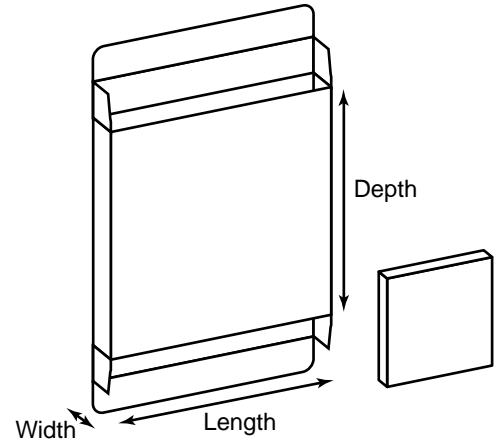

Die# 0089

CD-15

Die# 0091

Die# I-152-JF

Die# 0177

Die# 0156

Product Type: CD Jewel Case Holders

Die # Length x Width x Depth Description

0091	6 x 5-1/2 x 3/4	Locking tab holder holds two CD jewel cases; four flaps
0089	5-1/16 x 13/16 x 5-1/8	Double tuck box to hold five CD's in single CD envelopes
I-152-JF	5 x 2-1/2 x 8-1/4	Variable quantity CD pack; holds six CD jewel cases
0156	5-1/8 x 3/8 x 5-1/8	CD portfolio holder holds up to six CD's in tea bags
0177	5 x 7/16 x 10	Double tuck single CD jewel case holder with insert riser

Product Type: CD and CD Jewel Case Holders

Die # Length x Width x Depth Description

Die #	Length x Width x Depth	Description
P-01112	6-9/16 x 6-1/2	Holds up to 6 CD's in 3/8" capacity pocket; B-010-JF
P-01147	4-15/16 x 3-1/8 x 4-5/8	Nine CD jewel case pack with angled sides; B-019-JF
0222	5-9/16 x 4-1/16 x 3/16	Two panel, Single CD Mailer
P-01559	5-1/8 x 5-1/16 x 1/4	Two panel CD mailer with three different sized holes. 1", 3/4", and 1/2" radius; 0513
B-249-JF	5 x 4-15/16	Single CD holder; front panel fits into locking tab
I-428-JF	7-1/8 x 10 x 1/2	CD pack holds four raw CD's, three ring binder center