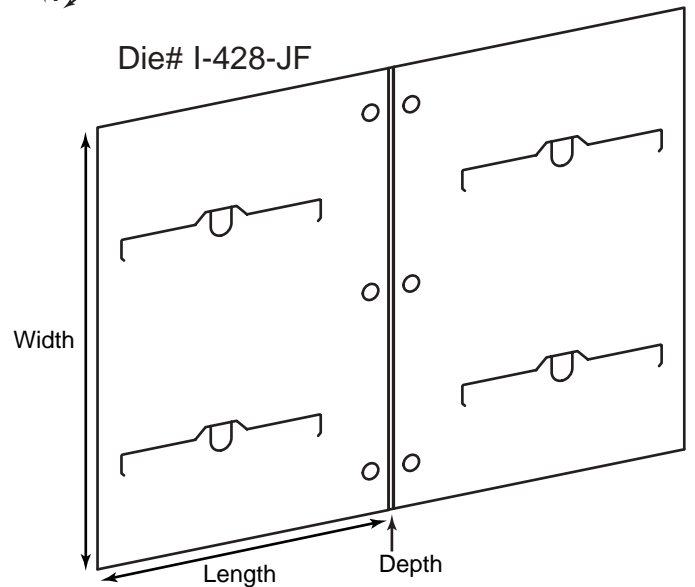

Die# 0089

CD-15

Die# 0091

Die# I-152-JF

Die# 0177

Die# 0156

Product Type: CD Jewel Case Holders

Die # Length x Width x Depth Description

0091	6 x 5-1/2 x 3/4	Locking tab holder holds two CD jewel cases; four flaps
0089	5-1/16 x 13/16 x 5-1/8	Double tuck box to hold five CD's in single CD envelopes
I-152-JF	5 x 2-1/2 x 8-1/4	Variable quantity CD pack; holds six CD jewel cases
0156	5-1/8 x 3/8 x 5-1/8	CD portfolio holder holds up to six CD's in tea bags
0177	5 x 7/16 x 10	Double tuck single CD jewel case holder with insert riser

Product Type: CD and CD Jewel Case Holders

Die # Length x Width x Depth Description

Die #	Length x Width x Depth	Description
P-01112	6-9/16 x 6-1/2	Holds up to 6 CD's in 3/8" capacity pocket; B-010-JF
P-01147	4-15/16 x 3-1/8 x 4-5/8	Nine CD jewel case pack with angled sides; B-019-JF
0222	5-9/16 x 4-1/16 x 3/16	Two panel, Single CD Mailer
P-01559	5-1/8 x 5-1/16 x 1/4	Two panel CD mailer with three different sized holes. 1", 3/4", and 1/2" radius; 0513
B-249-JF	5 x 4-15/16	Single CD holder; front panel fits into locking tab
I-428-JF	7-1/8 x 10 x 1/2	CD pack holds four raw CD's, three ring binder center