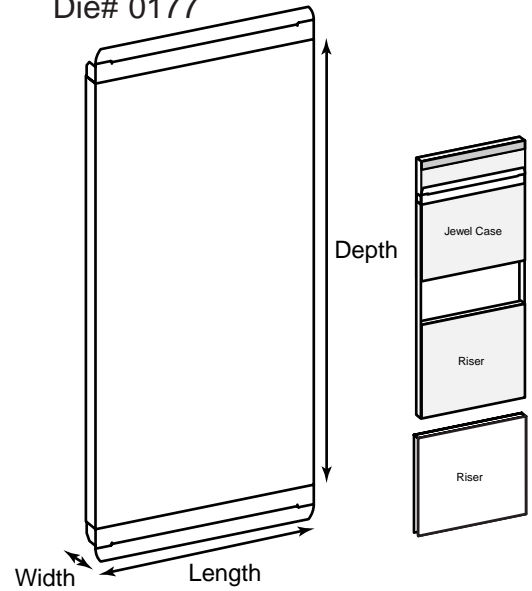

Die# 0089

CD-15

Die# 0091

Die# I-152-JF

Die# 0177

Die# 0156

Product Type: CD Jewel Case Holders

Die # Length x Width x Depth Description

0091	6 x 5-1/2 x 3/4	Locking tab holder holds two CD jewel cases; four flaps
0089	5-1/16 x 13/16 x 5-1/8	Double tuck box to hold five CD's in single CD envelopes
I-152-JF	5 x 2-1/2 x 8-1/4	Variable quantity CD pack; holds six CD jewel cases
0156	5-1/8 x 3/8 x 5-1/8	CD portfolio holder holds up to six CD's in tea bags
0177	5 x 7/16 x 10	Double tuck single CD jewel case holder with insert riser

Product Type: CD and CD Jewel Case Holders

Die # Length x Width x Depth Description

Die #	Length x Width x Depth	Description
P-01112	6-9/16 x 6-1/2	Holds up to 6 CD's in 3/8" capacity pocket; B-010-JF
P-01147	4-15/16 x 3-1/8 x 4-5/8	Nine CD jewel case pack with angled sides; B-019-JF
0222	5-9/16 x 4-1/16 x 3/16	Two panel, Single CD Mailer
P-01559	5-1/8 x 5-1/16 x 1/4	Two panel CD mailer with three different sized holes. 1", 3/4", and 1/2" radius; 0513
B-249-JF	5 x 4-15/16	Single CD holder; front panel fits into locking tab
I-428-JF	7-1/8 x 10 x 1/2	CD pack holds four raw CD's, three ring binder center