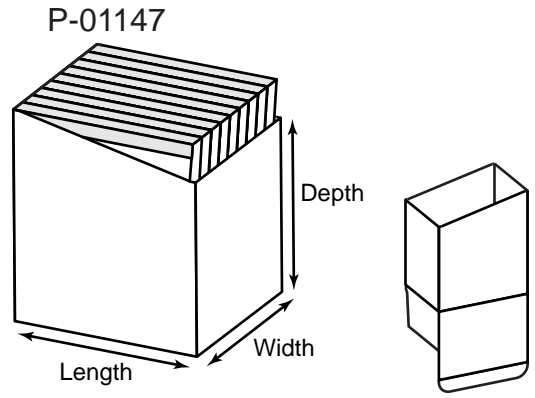

Die# 0089

CD-15

Die# 0091

Die# I-152-JF

Die# 0177

Die# 0156

Product Type: CD Jewel Case Holders

Die # Length x Width x Depth Description

0091	6 x 5-1/2 x 3/4	Locking tab holder holds two CD jewel cases; four flaps
0089	5-1/16 x 13/16 x 5-1/8	Double tuck box to hold five CD's in single CD envelopes
I-152-JF	5 x 2-1/2 x 8-1/4	Variable quantity CD pack; holds six CD jewel cases
0156	5-1/8 x 3/8 x 5-1/8	CD portfolio holder holds up to six CD's in tea bags
0177	5 x 7/16 x 10	Double tuck single CD jewel case holder with insert riser

Product Type: CD and CD Jewel Case Holders

Die # Length x Width x Depth Description

Die #	Length x Width x Depth	Description
P-01112	6-9/16 x 6-1/2	Holds up to 6 CD's in 3/8" capacity pocket; B-010-JF
P-01147	4-15/16 x 3-1/8 x 4-5/8	Nine CD jewel case pack with angled sides; B-019-JF
0222	5-9/16 x 4-1/16 x 3/16	Two panel, Single CD Mailer
P-01559	5-1/8 x 5-1/16 x 1/4	Two panel CD mailer with three different sized holes. 1", 3/4", and 1/2" radius; 0513
B-249-JF	5 x 4-15/16	Single CD holder; front panel fits into locking tab
I-428-JF	7-1/8 x 10 x 1/2	CD pack holds four raw CD's, three ring binder center