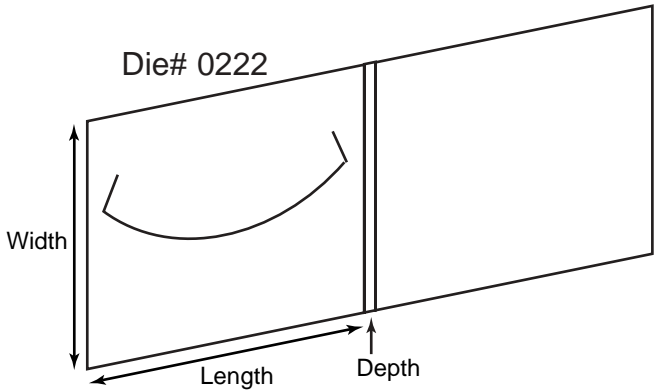

Die# 0089

CD-15

Die# 0091

Die# I-152-JF

Die# 0177

Die# 0156

Product Type: CD Jewel Case Holders

Die # Length x Width x Depth Description

0091	6 x 5-1/2 x 3/4	Locking tab holder holds two CD jewel cases; four flaps
0089	5-1/16 x 13/16 x 5-1/8	Double tuck box to hold five CD's in single CD envelopes
I-152-JF	5 x 2-1/2 x 8-1/4	Variable quantity CD pack; holds six CD jewel cases
0156	5-1/8 x 3/8 x 5-1/8	CD portfolio holder holds up to six CD's in tea bags
0177	5 x 7/16 x 10	Double tuck single CD jewel case holder with insert riser

Product Type: CD and CD Jewel Case Holders

Die # Length x Width x Depth Description

Die #	Length x Width x Depth	Description
P-01112	6-9/16 x 6-1/2	Holds up to 6 CD's in 3/8" capacity pocket; B-010-JF
P-01147	4-15/16 x 3-1/8 x 4-5/8	Nine CD jewel case pack with angled sides; B-019-JF
0222	5-9/16 x 4-1/16 x 3/16	Two panel, Single CD Mailer
P-01559	5-1/8 x 5-1/16 x 1/4	Two panel CD mailer with three different sized holes. 1", 3/4", and 1/2" radius; 0513
B-249-JF	5 x 4-15/16	Single CD holder; front panel fits into locking tab
I-428-JF	7-1/8 x 10 x 1/2	CD pack holds four raw CD's, three ring binder center