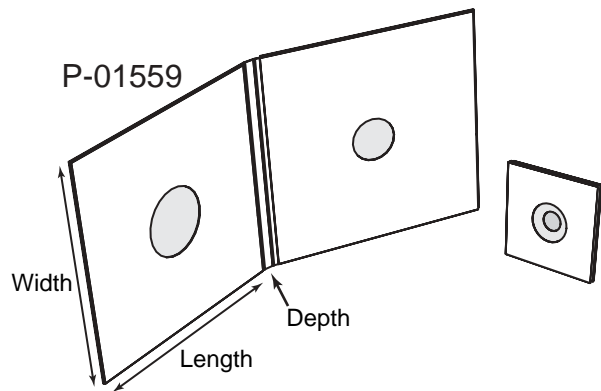

Die# 0089

CD-15

Die# 0091

Die# I-152-JF

Die# 0177

Die# 0156

Product Type: CD Jewel Case Holders

Die # Length x Width x Depth Description

0091	6 x 5-1/2 x 3/4	Locking tab holder holds two CD jewel cases; four flaps
0089	5-1/16 x 13/16 x 5-1/8	Double tuck box to hold five CD's in single CD envelopes
I-152-JF	5 x 2-1/2 x 8-1/4	Variable quantity CD pack; holds six CD jewel cases
0156	5-1/8 x 3/8 x 5-1/8	CD portfolio holder holds up to six CD's in tea bags
0177	5 x 7/16 x 10	Double tuck single CD jewel case holder with insert riser

Product Type: CD and CD Jewel Case Holders

Die # Length x Width x Depth Description

Die #	Length x Width x Depth	Description
P-01112	6-9/16 x 6-1/2	Holds up to 6 CD's in 3/8" capacity pocket; B-010-JF
P-01147	4-15/16 x 3-1/8 x 4-5/8	Nine CD jewel case pack with angled sides; B-019-JF
0222	5-9/16 x 4-1/16 x 3/16	Two panel, Single CD Mailer
P-01559	5-1/8 x 5-1/16 x 1/4	Two panel CD mailer with three different sized holes. 1", 3/4", and 1/2" radius; 0513
B-249-JF	5 x 4-15/16	Single CD holder; front panel fits into locking tab
I-428-JF	7-1/8 x 10 x 1/2	CD pack holds four raw CD's, three ring binder center