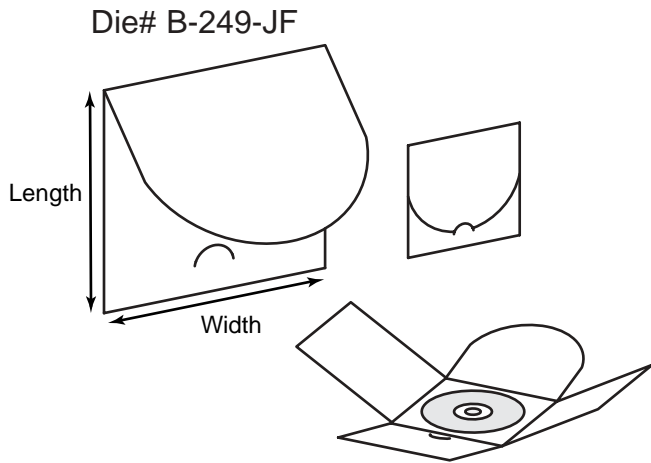

Die# 0089

CD-15

Die# 0091

Die# I-152-JF

Die# 0177

Die# 0156

Product Type: CD Jewel Case Holders

Die # Length x Width x Depth Description

0091	6 x 5-1/2 x 3/4	Locking tab holder holds two CD jewel cases; four flaps
0089	5-1/16 x 13/16 x 5-1/8	Double tuck box to hold five CD's in single CD envelopes
I-152-JF	5 x 2-1/2 x 8-1/4	Variable quantity CD pack; holds six CD jewel cases
0156	5-1/8 x 3/8 x 5-1/8	CD portfolio holder holds up to six CD's in tea bags
0177	5 x 7/16 x 10	Double tuck single CD jewel case holder with insert riser

Product Type: CD and CD Jewel Case Holders

Die # Length x Width x Depth Description

Die #	Length x Width x Depth	Description
P-01112	6-9/16 x 6-1/2	Holds up to 6 CD's in 3/8" capacity pocket; B-010-JF
P-01147	4-15/16 x 3-1/8 x 4-5/8	Nine CD jewel case pack with angled sides; B-019-JF
0222	5-9/16 x 4-1/16 x 3/16	Two panel, Single CD Mailer
P-01559	5-1/8 x 5-1/16 x 1/4	Two panel CD mailer with three different sized holes. 1", 3/4", and 1/2" radius; 0513
B-249-JF	5 x 4-15/16	Single CD holder; front panel fits into locking tab
I-428-JF	7-1/8 x 10 x 1/2	CD pack holds four raw CD's, three ring binder center