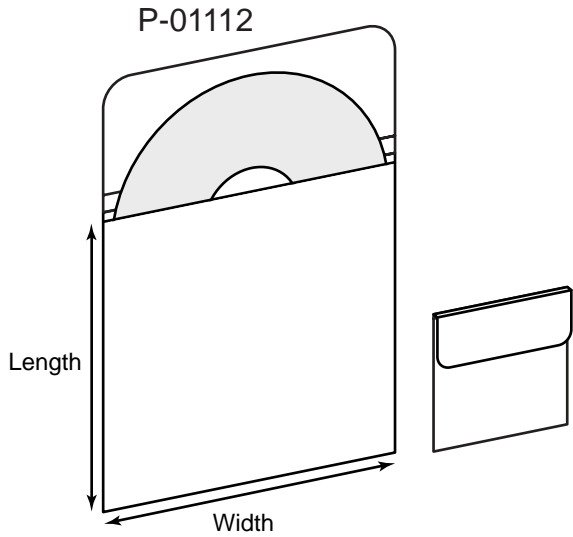

Die# 0089

CD-15

Die# 0091

Die# I-152-JF

Die# 0177

Die# 0156

Product Type: CD Jewel Case Holders

Die # Length x Width x Depth Description

0091	6 x 5-1/2 x 3/4	Locking tab holder holds two CD jewel cases; four flaps
0089	5-1/16 x 13/16 x 5-1/8	Double tuck box to hold five CD's in single CD envelopes
I-152-JF	5 x 2-1/2 x 8-1/4	Variable quantity CD pack; holds six CD jewel cases
0156	5-1/8 x 3/8 x 5-1/8	CD portfolio holder holds up to six CD's in tea bags
0177	5 x 7/16 x 10	Double tuck single CD jewel case holder with insert riser

Product Type: CD and CD Jewel Case Holders

Die # Length x Width x Depth Description

Die #	Length x Width x Depth	Description
P-01112	6-9/16 x 6-1/2	Holds up to 6 CD's in 3/8" capacity pocket; B-010-JF
P-01147	4-15/16 x 3-1/8 x 4-5/8	Nine CD jewel case pack with angled sides; B-019-JF
0222	5-9/16 x 4-1/16 x 3/16	Two panel, Single CD Mailer
P-01559	5-1/8 x 5-1/16 x 1/4	Two panel CD mailer with three different sized holes. 1", 3/4", and 1/2" radius; 0513
B-249-JF	5 x 4-15/16	Single CD holder; front panel fits into locking tab
I-428-JF	7-1/8 x 10 x 1/2	CD pack holds four raw CD's, three ring binder center